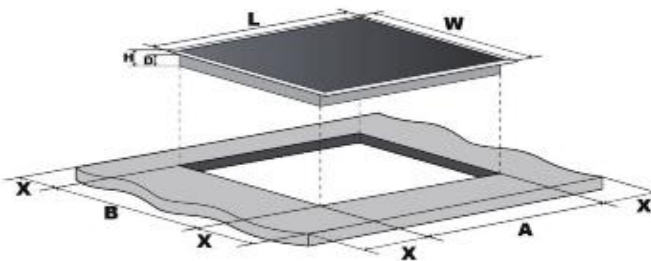

Appliance Data Sheet

Product Type	Electric Hob
Product Code	WRFLEX60
	Product Description
	60cm Flex zone plug & play induction Hob RF

Features / Specification

Barcode	8422248616904
Colour	Black
Hob Surface Material	Vitro-ceramic Glass
No of Cooking Zones	4
Heat Indicator Light	Yes
Timer	Yes
Child Safety Lock	Yes
Type of Control	Touch
Number of Power Levels	9
Keep Warm Function	Yes
Boost Function	Yes

Dimensions & Technical Information

L (mm)	590
W (mm)	520
H (mm)	60
D (mm)	56
A (mm)	565
B (mm)	495
X (mm)	50 min

Product Dimensions width x depth x height	590 x 520 x 60mm
Packed Dimensions width x depth x height	650 x 595 x 110mm
Product Weight (kg)	9.7Kg
Cut Out Dimension	565 x 495mm