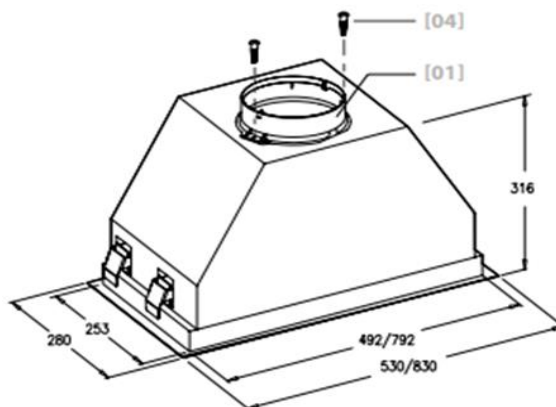

Appliance Data Sheet

Product Type	Cooker Hood
Product Code	WRCAN60RF
	Product Description
	60CM Canopy Hood

Features / Specification

Barcode	8422248616874
Colour	St.Steel+White Glass
Hood Width	60cm
Fan Speeds	3 Speed + Boost
Extraction Rate	560 m3/h (Boost 750 m3/h)
Lights	1 / Strip LED / 5W
Grease Filter	4 layers aluminium filter
Controls	TC4iR DC Blue SZ RF
Noise Level	66dB
Carbon Filters	WRFILT4 (2 pack)
Air Outlet Diameter	150mm
Motor Rating	220-240V - 50Hz - 280W
Maximum Load	285W
Chimney Extension	TBC

Dimensions & Technical Information

Product Dimensions width x depth x height	530mm x 280mm x 316mm
Packed Dimensions width x depth x height	595mm x 330mm x 380mm
Product Weight (kg)	10.7 Packed / 9.2 Unpacked