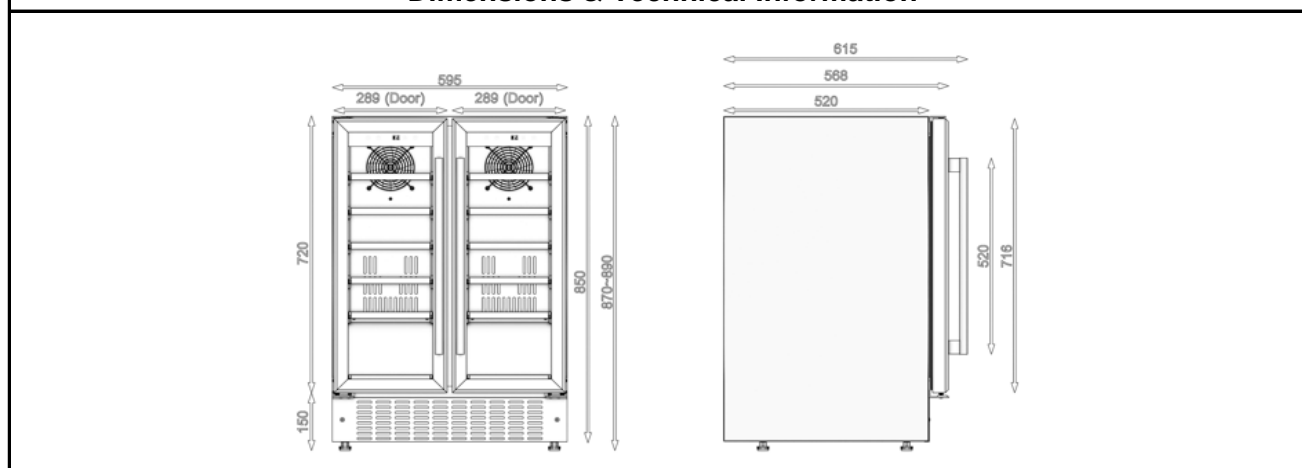

Appliance Data Sheet

Product Type	Wine Cooler
Product Code	WRWC60DDSS
	Product Description
	60cm Double Door Dual Zone Wine Cooler
	

Features / Specification

Barcode	8422248615198
Colour	Stainless Steel
Wine Cooler Width	600mm
Bottle Capacity	36
Auto Defrost	Yes
Internal Light	LED Interior Light
LED Display	Yes
Controls	Touch LED Control
Noise Level	39dB
Adjustable Digital Thermostat	Yes
Temperature Range °C	5-22°C
Cooling System	Compressor Technology
Maximum Load	0.8A
Adjustable Feet	Yes
Shelf Type	Wooden Shelves

Dimensions & Technical Information

Product Dimensions width x depth x height	595x570x870 mm
Packed Dimensions width x depth x height	660x625x930 mm
Product Weight (kg)	51kg Packed / 46kg Unpacked