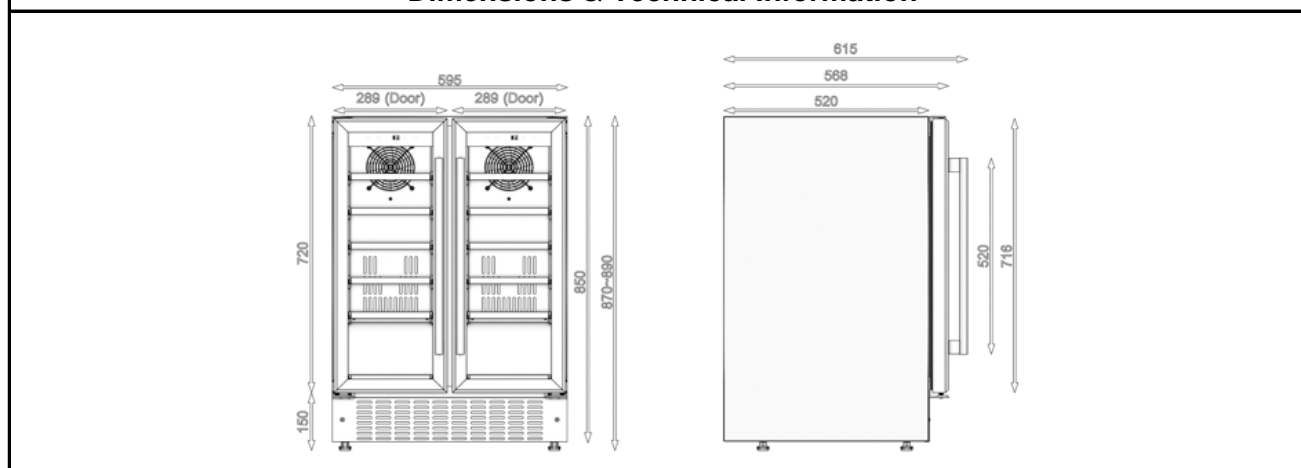

# Appliance Data Sheet

<b>Product Type</b>	<b>Wine Cooler</b>
<b>Product Code</b>	<b>WRWC60DDBKED</b>
	<b>Product Description</b>
	60cm Double Door Dual Zone Wine Cooler
	

## Features / Specification

Barcode	8422248616294
Colour	Black Door
Wine Cooler Width	600mm
Bottle Capacity	36
Auto Defrost	Yes
Internal Light	LED Interior Light
LED Display	Yes
Controls	Touch LED Control
Noise Level	39dB
Adjustable Digital Thermostat	Yes
Temperature Range °C	5-22°C
Cooling System	Compressor Technology
Maximum Load	0.6A
Adjustable Feet	Yes
Shelf Type	Wooden Shelves

## Dimensions & Technical Information

Product Dimensions width x depth x height	595x570x870 mm
Packed Dimensions width x depth x height	660x625x930 mm
Product Weight (kg)	51kg Packed / 46kg Unpacked