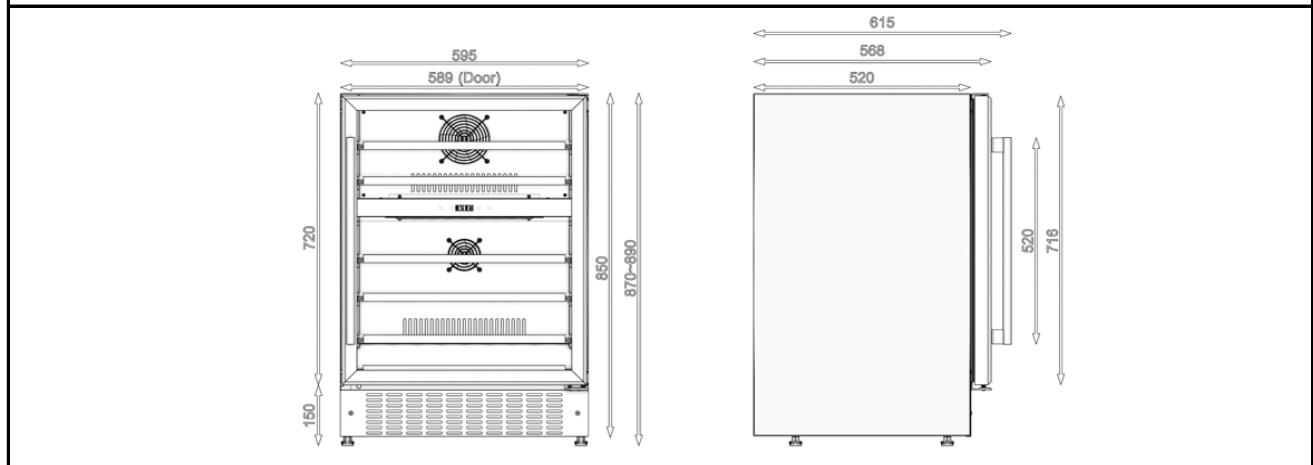

Appliance Data Sheet

Product Type	Wine Cooler
Product Code	WRWC60BK
	Product Description
	60cm Dual Zone Wine Cooler
	

Features / Specification

Barcode	8422248615167
Colour	Black Door
Wine Cooler Width	600mm
Bottle Capacity	46
Auto Defrost	Yes
Internal Light	LED Interior Light
LED Display	Yes
Controls	Touch LED Control
Noise Level	44dB
Adjustable Digital Thermostat	Yes
Temperature Range °C	5-22°C
Cooling System	Compressor Technology
Maximum Load	1.2A
Adjustable Feet	Yes
Shelf Type	Wooden Shelves

Dimensions & Technical Information

Product Dimensions width x depth x height	595x570x870 mm
Packed Dimensions width x depth x height	660x625x930 mm
Product Weight (kg)	50kg Packed / 40kg Unpacked