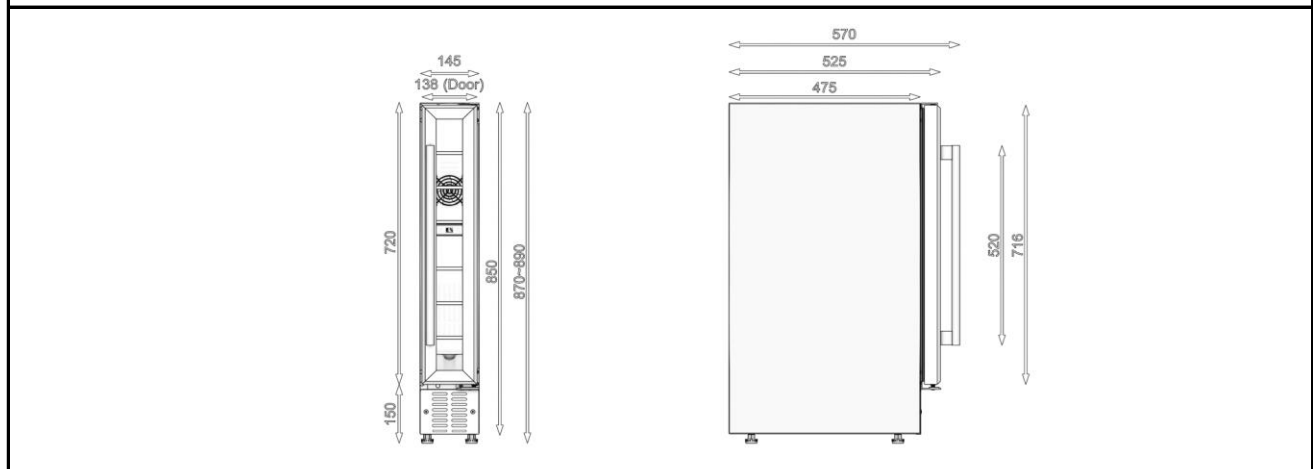

Appliance Data Sheet

Product Type	Wine Cooler
Product Code	WRWC15SSED
	Product Description
	15cm Single Zone Wine Cooler
	

Features / Specification

Barcode	8422248616249
Colour	Stainless Steel Door
Wine Cooler Width	150mm
Bottle Capacity	7
Auto Defrost	Yes
Internal Light	LED Interior Light
LED Display	Yes
Controls	Touch LED Control
Noise Level	39dB
Adjustable Digital Thermostat	Yes
Temperature Range °C	5-22°C
Cooling System	Compressor Technology
Maximum Load	0.3A
Adjustable Feet	Yes
Shelf Type	Wooden Shelves

Dimensions & Technical Information

Product Dimensions width x depth x height	148x520x870 mm
Packed Dimensions width x depth x height	190x570x890 mm
Product Weight (kg)	18.5kg Packed / 20.5kg Unpacked