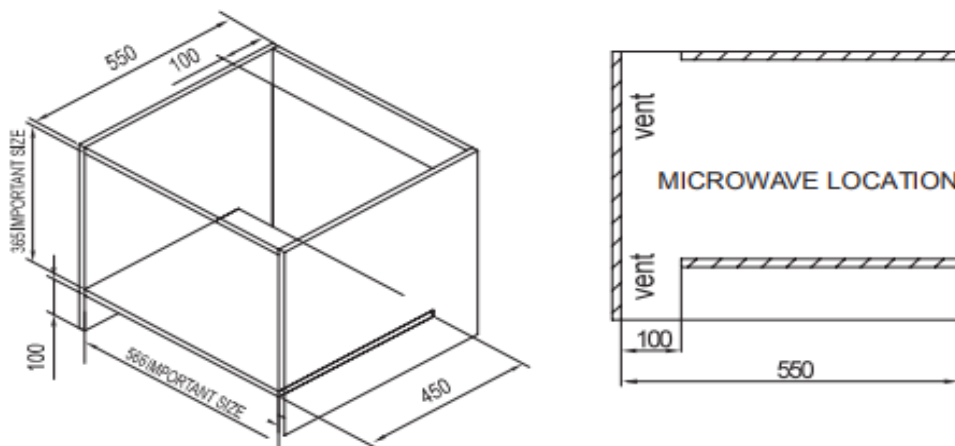

Appliance Data Sheet

Product Type	Microwave
Product Code	WRMICRO25SS
	Product Description
	25L Microwave with Grill & Convection

Features / Specification

Barcode	8422248616829
Colour	Stainless Steel
Capacity	25L
Microwave Power	900W
LED Display	Yes
Auto Cooking Programmes	Yes
Defrost	Yes
Glass Turntable Diameter	315mm
Quick Start	Yes
Child Safety Lock	Yes
Push Button Door Release	Yes

Dimensions & Technical Information

Product Dimensions height x width x depth	390 x 5920 x 482 mm
Installed Depth	462 mm
Packed Dimensions height x width x depth	460 x 660 x 550 mm

Product Weight (kg)	15.5 kg / 17kg
---------------------	----------------